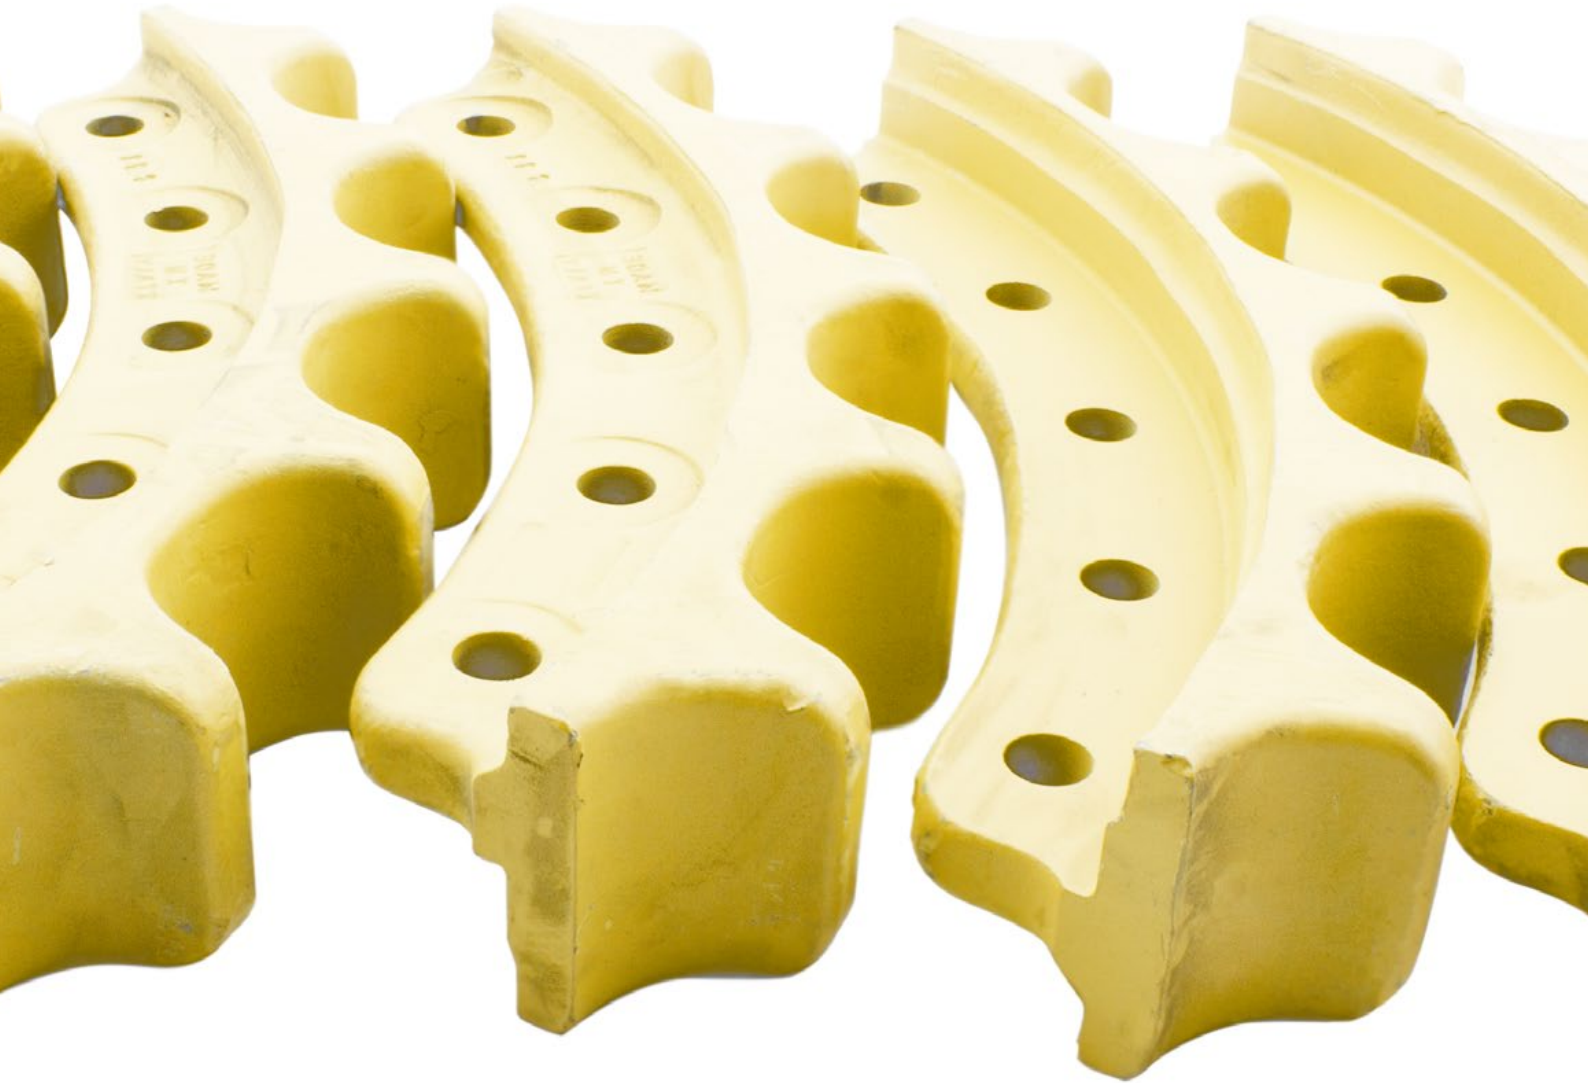

GBRICAMBI GROUP®

A world of solutions for earthmoving & agriculture

SEGMENT GROUPS

Industrial, Construction, Mining, Marine,
Off-Highway, Logging and more

MADE IN ITALY

INDUSTRIAL SPARE PARTS

SEGMENT GROUPS

OUR PRODUCTION

CATERPILLAR®

MACHINE MODEL	BERCO PART. NUMBER	OEM PART. NUMBER	SEGMENT PER KIT
953 D5B	CR4408	5S0836	9
D155	KM193	175-27-22325	9
D355	KM341	195-27-12463	9
D3C	CR4754	6Y2047	5
D4H	CR4373	7G0841	5
D50	KM788	131-27-61710	9
D5H	CR4883	*KIT	5
D5H-HD	CR5513	*KIT	5
D65	KM162	141-27-32410	9
D65 12	KM2111	14X-27-15112	9
D6C	CR3330	5S0050	5
D6C-D	CR5476	117-1618	5
D6H	CR4879	7G7212	5
D7G	CR3148	5S0052	5
D7H D8N	CR5050	9P1898	5
D85	KM224	155-27-00151	5
D8K	CR3144	5S0054	9
D9G	CR3156	2P9448	9